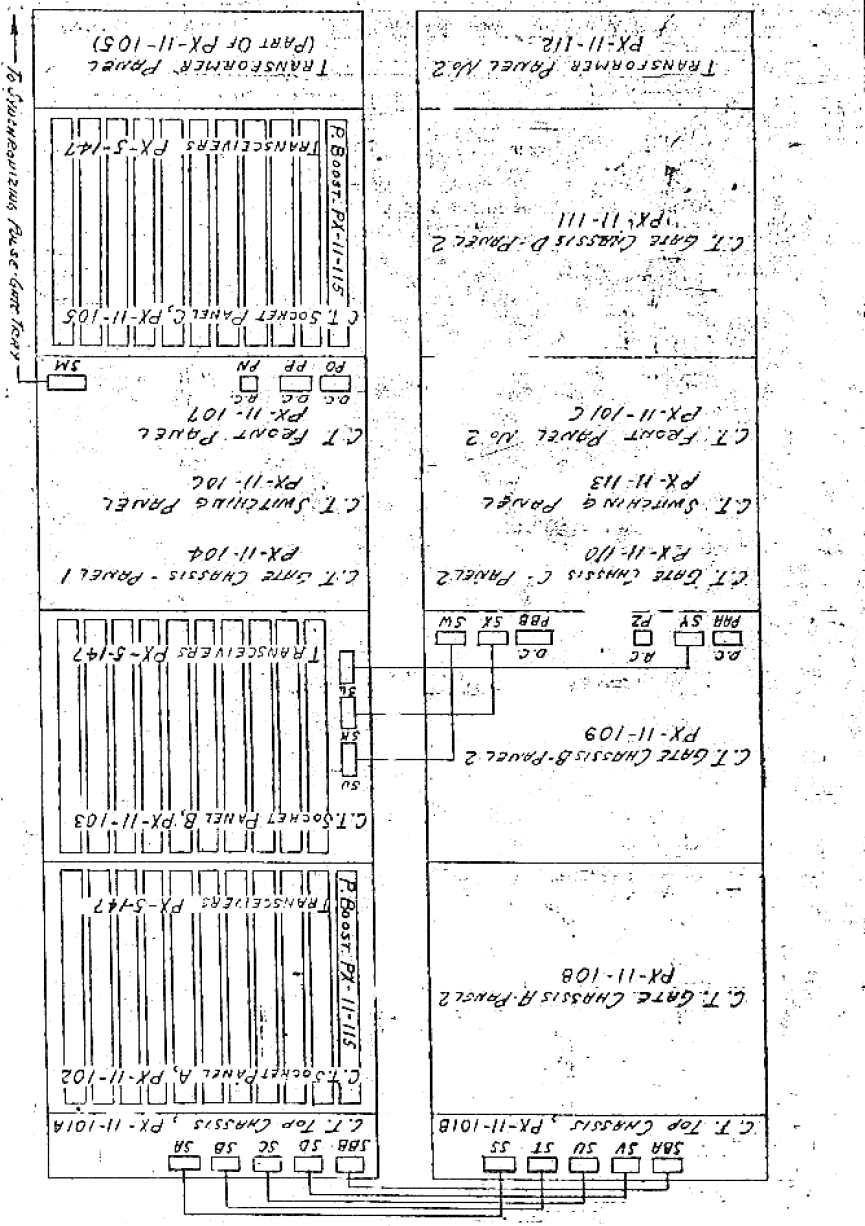

CONSTANT TRANSMITTER INTERCONNECTION DIAGRAM

MOORE SCHOOL OF ELECTRICAL ENGINEERING
UNIVERSITY OF PENNSYLVANIA

CONSTANT TRANSMITTER INTERCONNECTION DIAGRAM

MATERIAL	FINISH	SCALE	
Drawn by: <i>CJM:c</i> Checked by: <i>WPA</i> Approved by: <i>9 Jan 44</i>		PX-11-301	
JAN. 4, 1945			

REVISIONS
 SOCKETS ON PX-11-101A
 B CORRECTED, 9-25-50
 PLUGS ON PX-11-107 &
 PX-11-104.
 SEE 11/22/1945