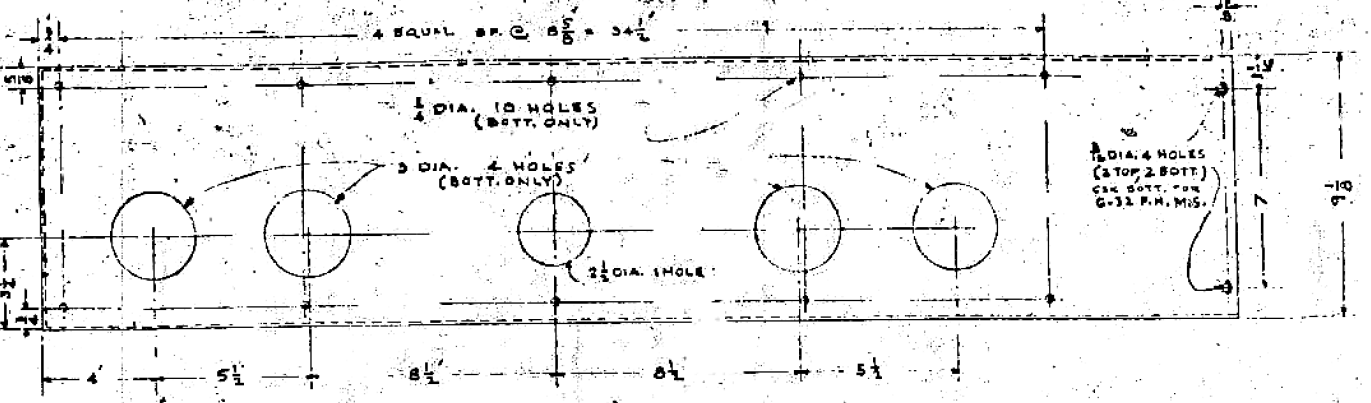

(A)
1 Required

(B)
1 Required

(C)
1 Required

(D)
2 Required

(E)
1 Required

(F)
6 Required

(G)
4 Required

(H)
2 Required

COMPLETE

VARIA...			
BASIC DIMENSIONS			
BY			
DATE			
DESIGNED BY	A. Strong	4-12-45	
CHECKED BY	J. Cummings	4-13-45	
APPROVED BY			
POWER SUPPLY UNIT (CONTINUED)			
PLAY SWITCHING PLACE			
NOT SCALE			X-13-215