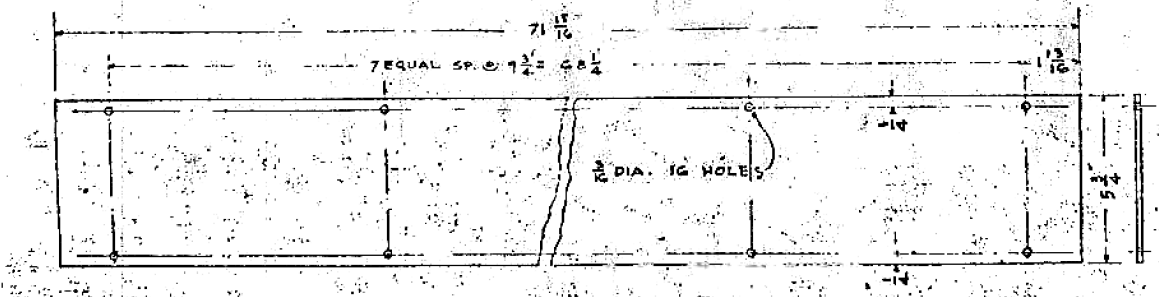

(D)
2 Required