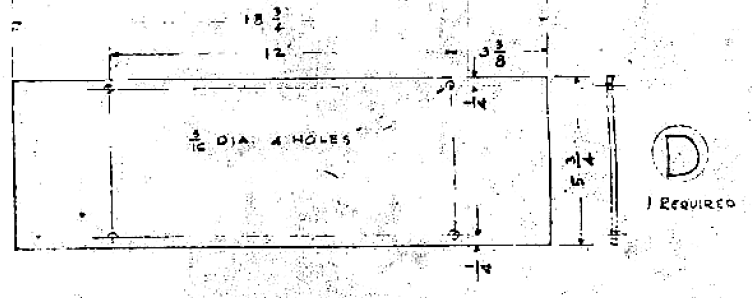

COMPLETE

VARIA...			
BASIC DIMENSIONS			
BY			
DATE			
DESIGNED BY	A. Strong	4-12-45	
CHECKED BY	J. Cummings	4-13-45	
APPROVED BY			
POWER SUPPLY UNIT (CONTINUED)			
PLAY SWITCHING PLACE			
NOT SCALE			X-13-215