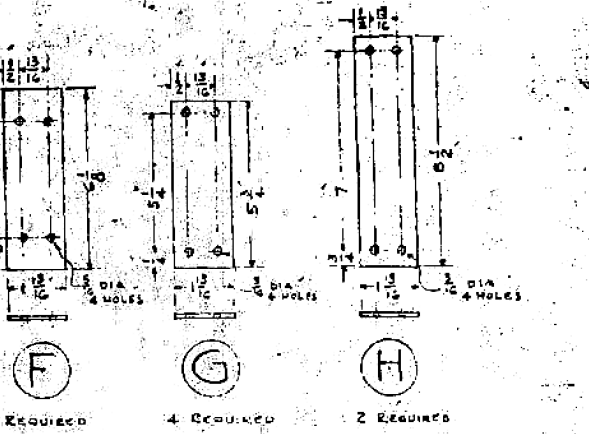

COMPLETE

VARIA...			
BASIC DIMENSIONS			
BY			
DATE			
DESIGNED BY	A. Strong	4-12-45	
CHECKED BY	J. Cummings	4-13-45	
APPROVED BY			
POWER SUPPLY UNIT (CONTINUED)			
PLAY SWITCHING PLACE			
NOT SCALE			X-13-215