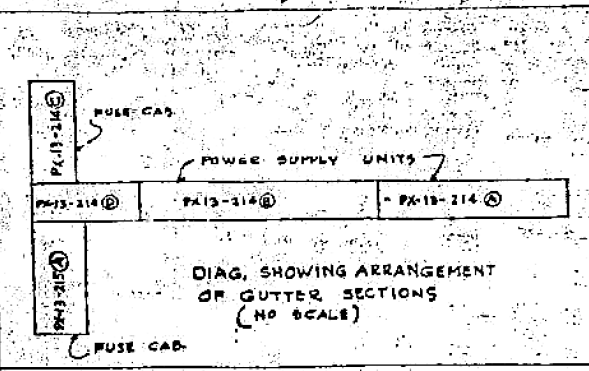

COMPLETE

VARIA...			
BASIC DIMENSIONS			
BY			
DATE			
DESIGNED BY	A. Strong	4-12-45	
CHECKED BY	J. Cummings	4-13-45	
APPROVED BY			
POWER SUPPLY UNIT (CONTINUED)			
PLAY SWITCHING PLACE			
NOT SCALE			X-13-215