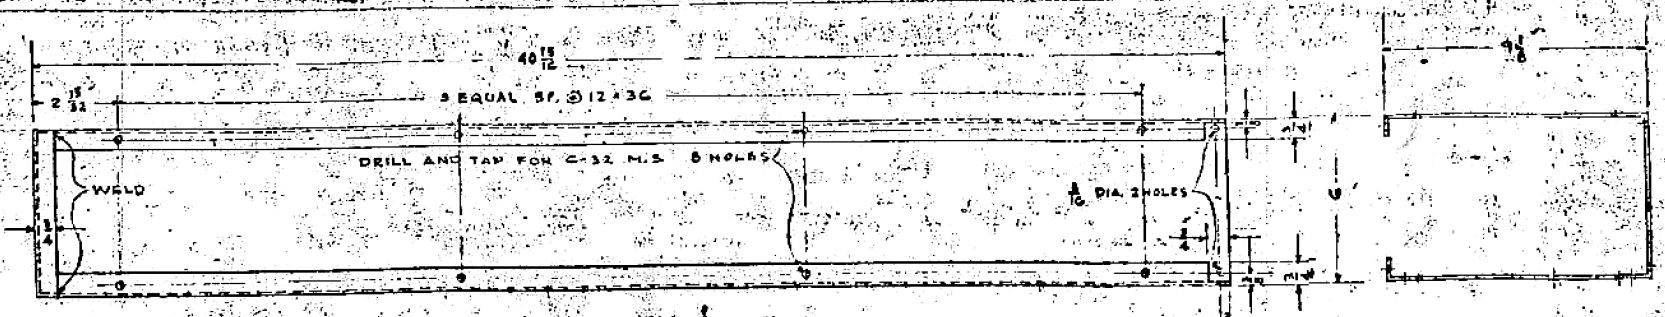

(A)
1 Required

(B)
1 Required