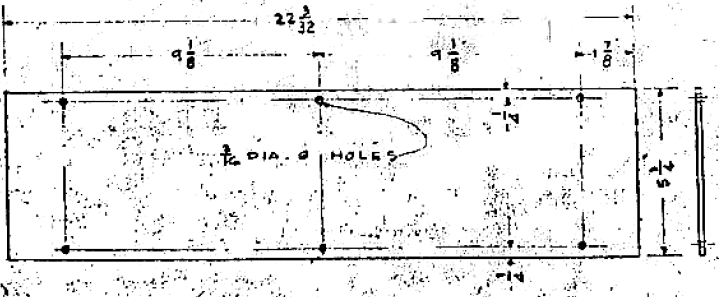

(E)
1 Required

(F)
6 Required

(G)
4 Required

(H)
2 Required