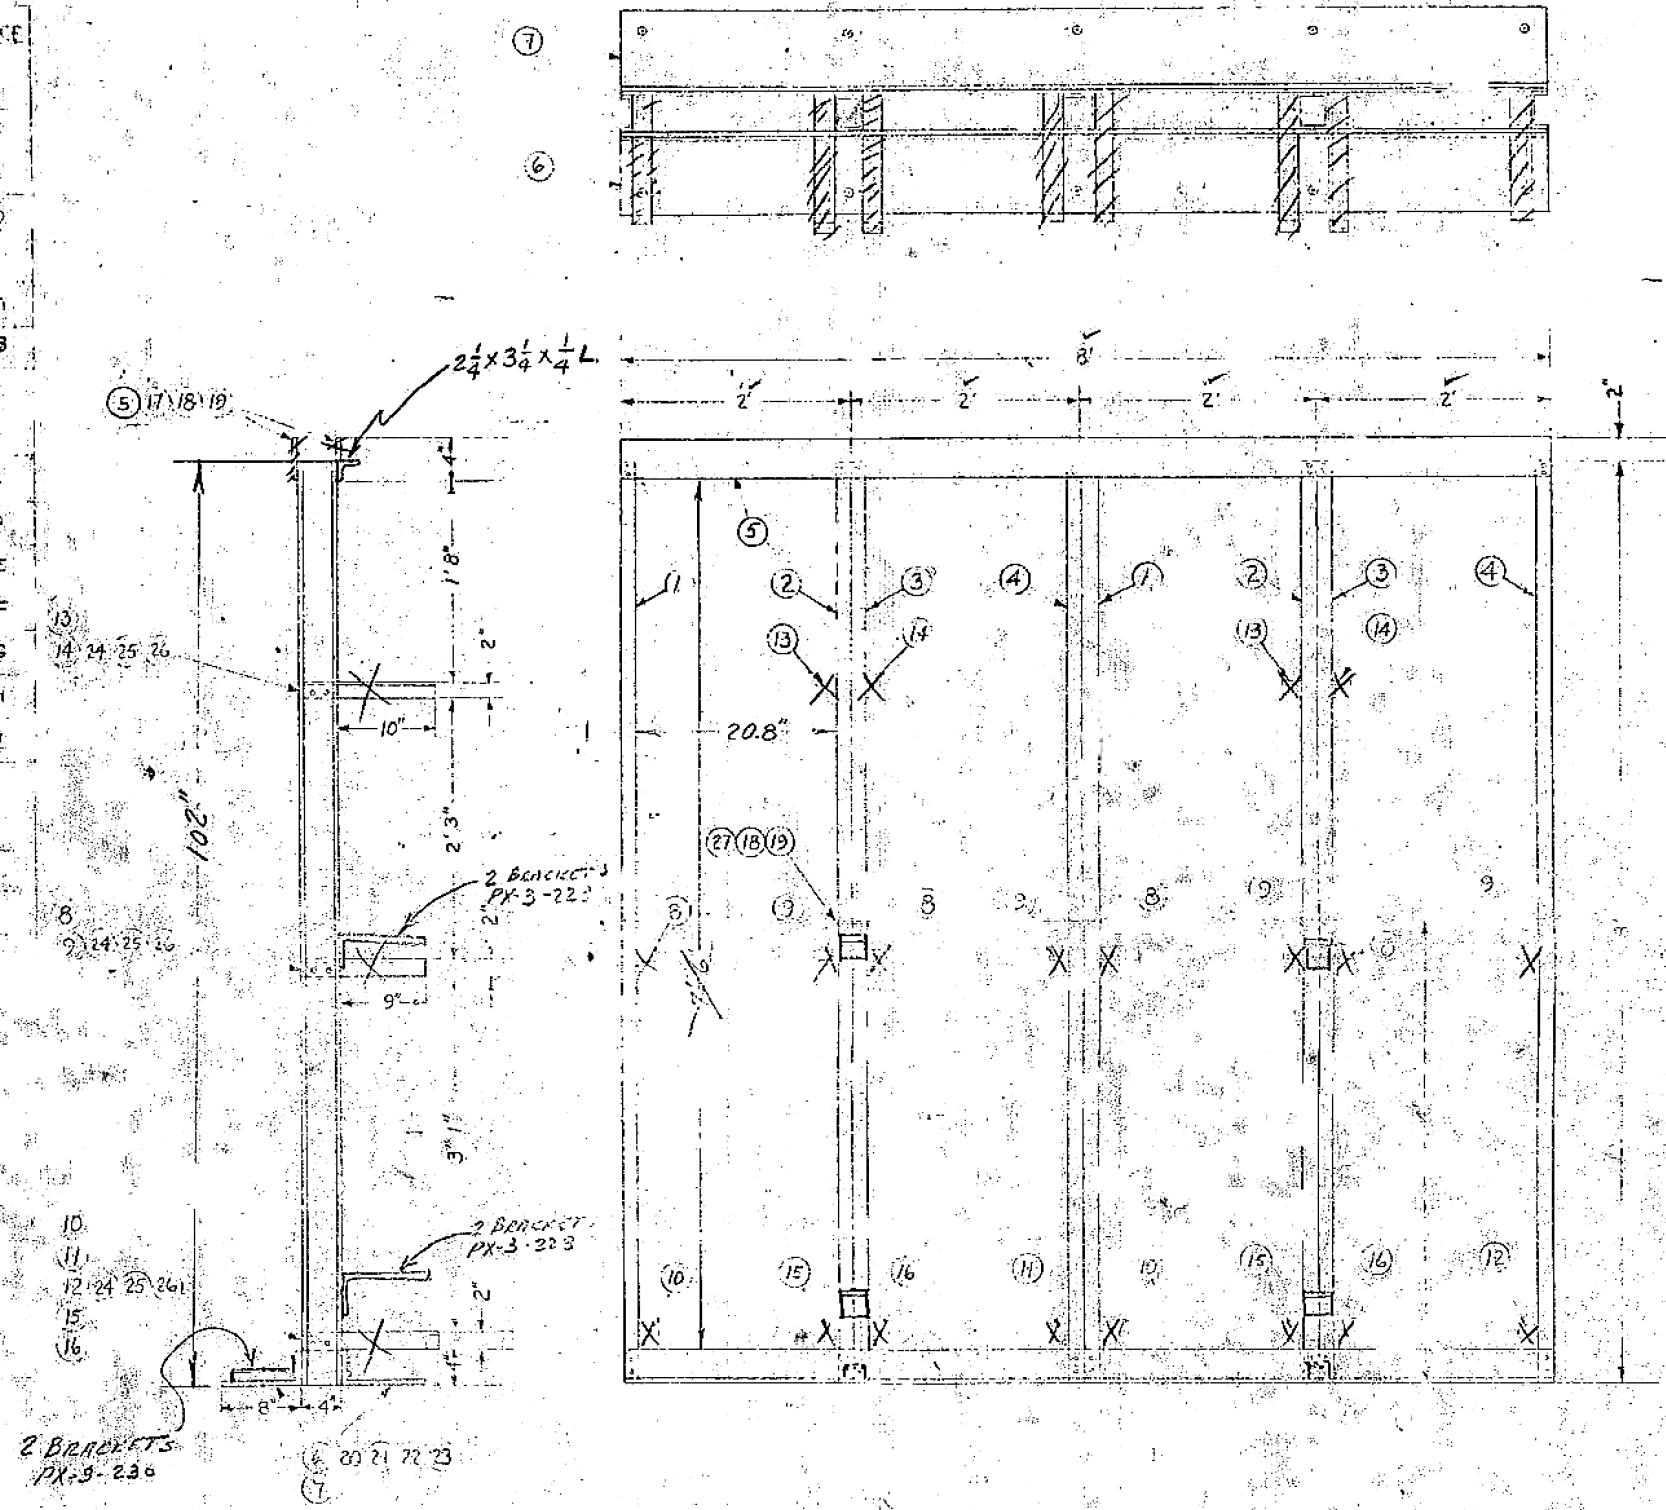

ITEM	DESCRIPTION	QUANTITY	REFERENCE
1	4"x1.58"x.18" CHANNEL (3' LONG)	2	PX-3-25-A
2	SAME	2	B
3	SAME	2	C
4	SAME	2	D
5	4"x2" STRAP (3' LONG)	2	PX-3-24
6	8"x4"x1/2" ANGLE (3' LONG)	1	PX-3-23-A
7	SAME	1	B
8	2"x2"x1/8" ANG-E (3' LONG)	4	PX-3-26-A
9	SAME	4	B
10	SAME	2	C
11	SAME	1	D
12	SAME	1	E
13	2"x2"x1/8" ANGLE (3' LONG)	2	F
14	SAME	2	G
15	SAME	2	H
16	SAME	2	I
17	1/2"-20 HEX HEADS (3' LONG)	32	
18	1/2"-20 HEX HEADS	32	
19	1/2" LOCK WASHERS	32	
20	1/2" 16 HEX HEADS (3' LONG)	32	
21	1/2" 16 HEX HEADS	32	
22	1/2" LOCK WASHERS	32	
23	1/2" 16 HEX HEADS (3' LONG)	32	
24	1/2" 16 HEX HEADS	32	
25	1/2" 15 HEX HEADS	32	
26	1/2" LOCK WASHERS	32	
27	1/2" 15 HEX HEADS	32	

REVISED
 By [Signature]
 Date [Date]

MOORE SCHOOL OF ELECTRICAL ENGINEERING
 UNIVERSITY OF CALIFORNIA
 RACK ASSEMBLY
 CHECKED BY [Signature]
 PX-3-27