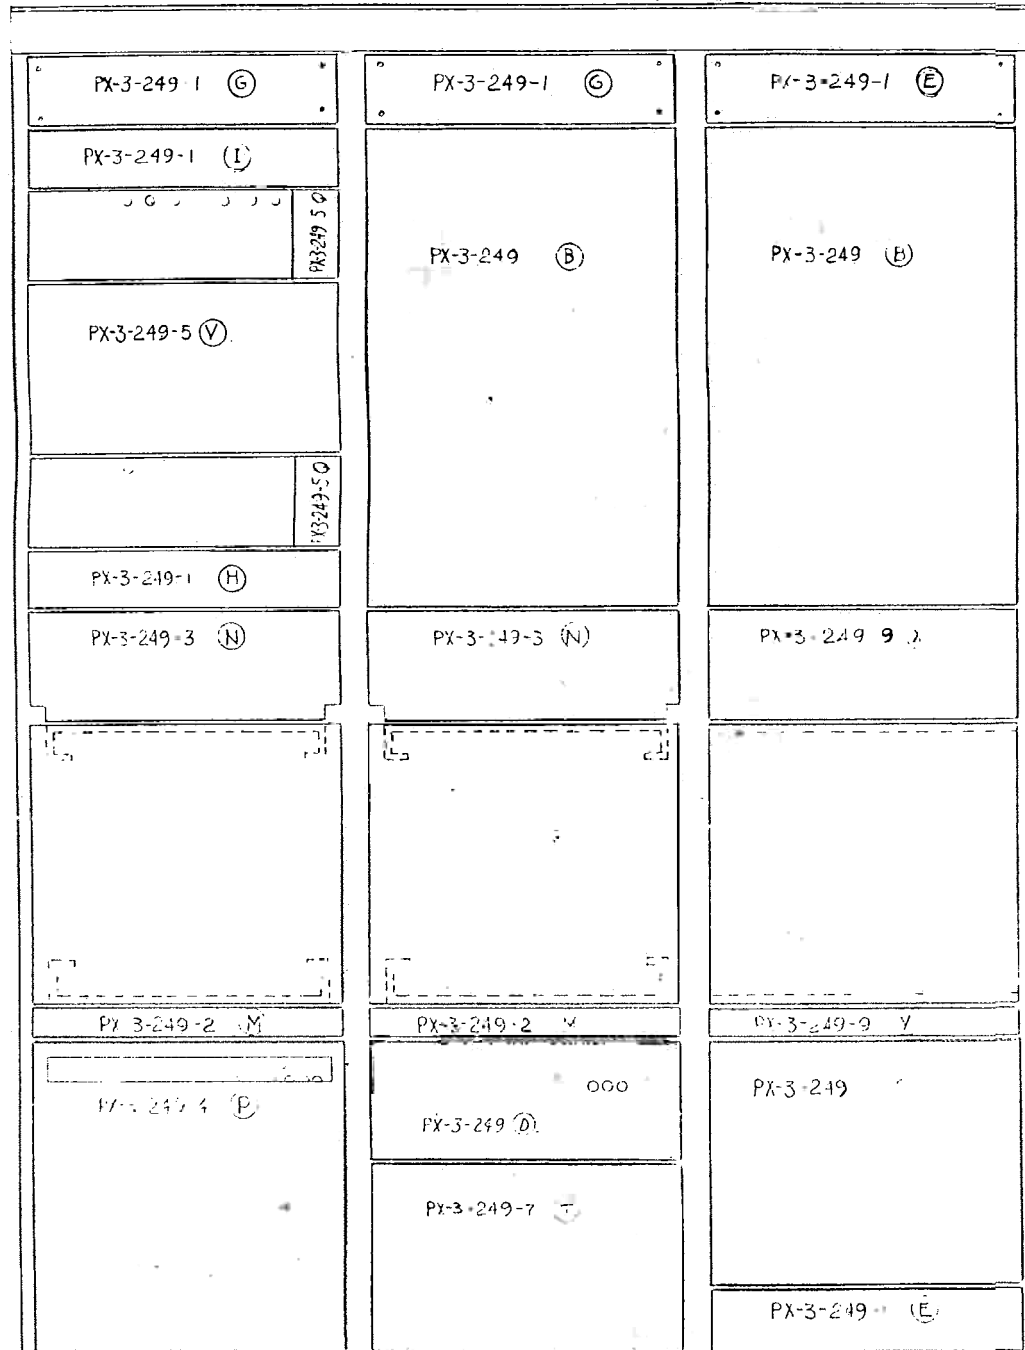

CONSTANT TRANSMITTER

PRINTER

MOORE SCHOOL OF ELECTRICAL ENGINEERING
UNIVERSITY OF PENNSYLVANIA

DUS COVER ASSEMBLY

MATERIAL	FINISH	SCALE
		1/8 FULL SIZE
Drawn by: J. EDELSACK JAN 13, 1944	Checked by: <i>[Signature]</i> 2/22/45	Approved by: <i>[Signature]</i>