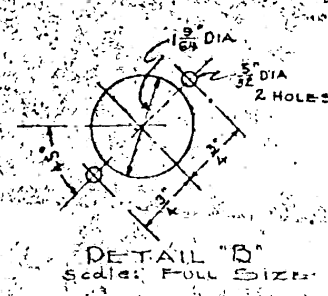

PX-4-213

SIDE VIEW A-A

FUNCTION TABLE SELECTOR
 ENIAC UNIT - COMPUTING LAB
 DRAWN MAM, C 30-41
 APPROVED:
 PX-4-213