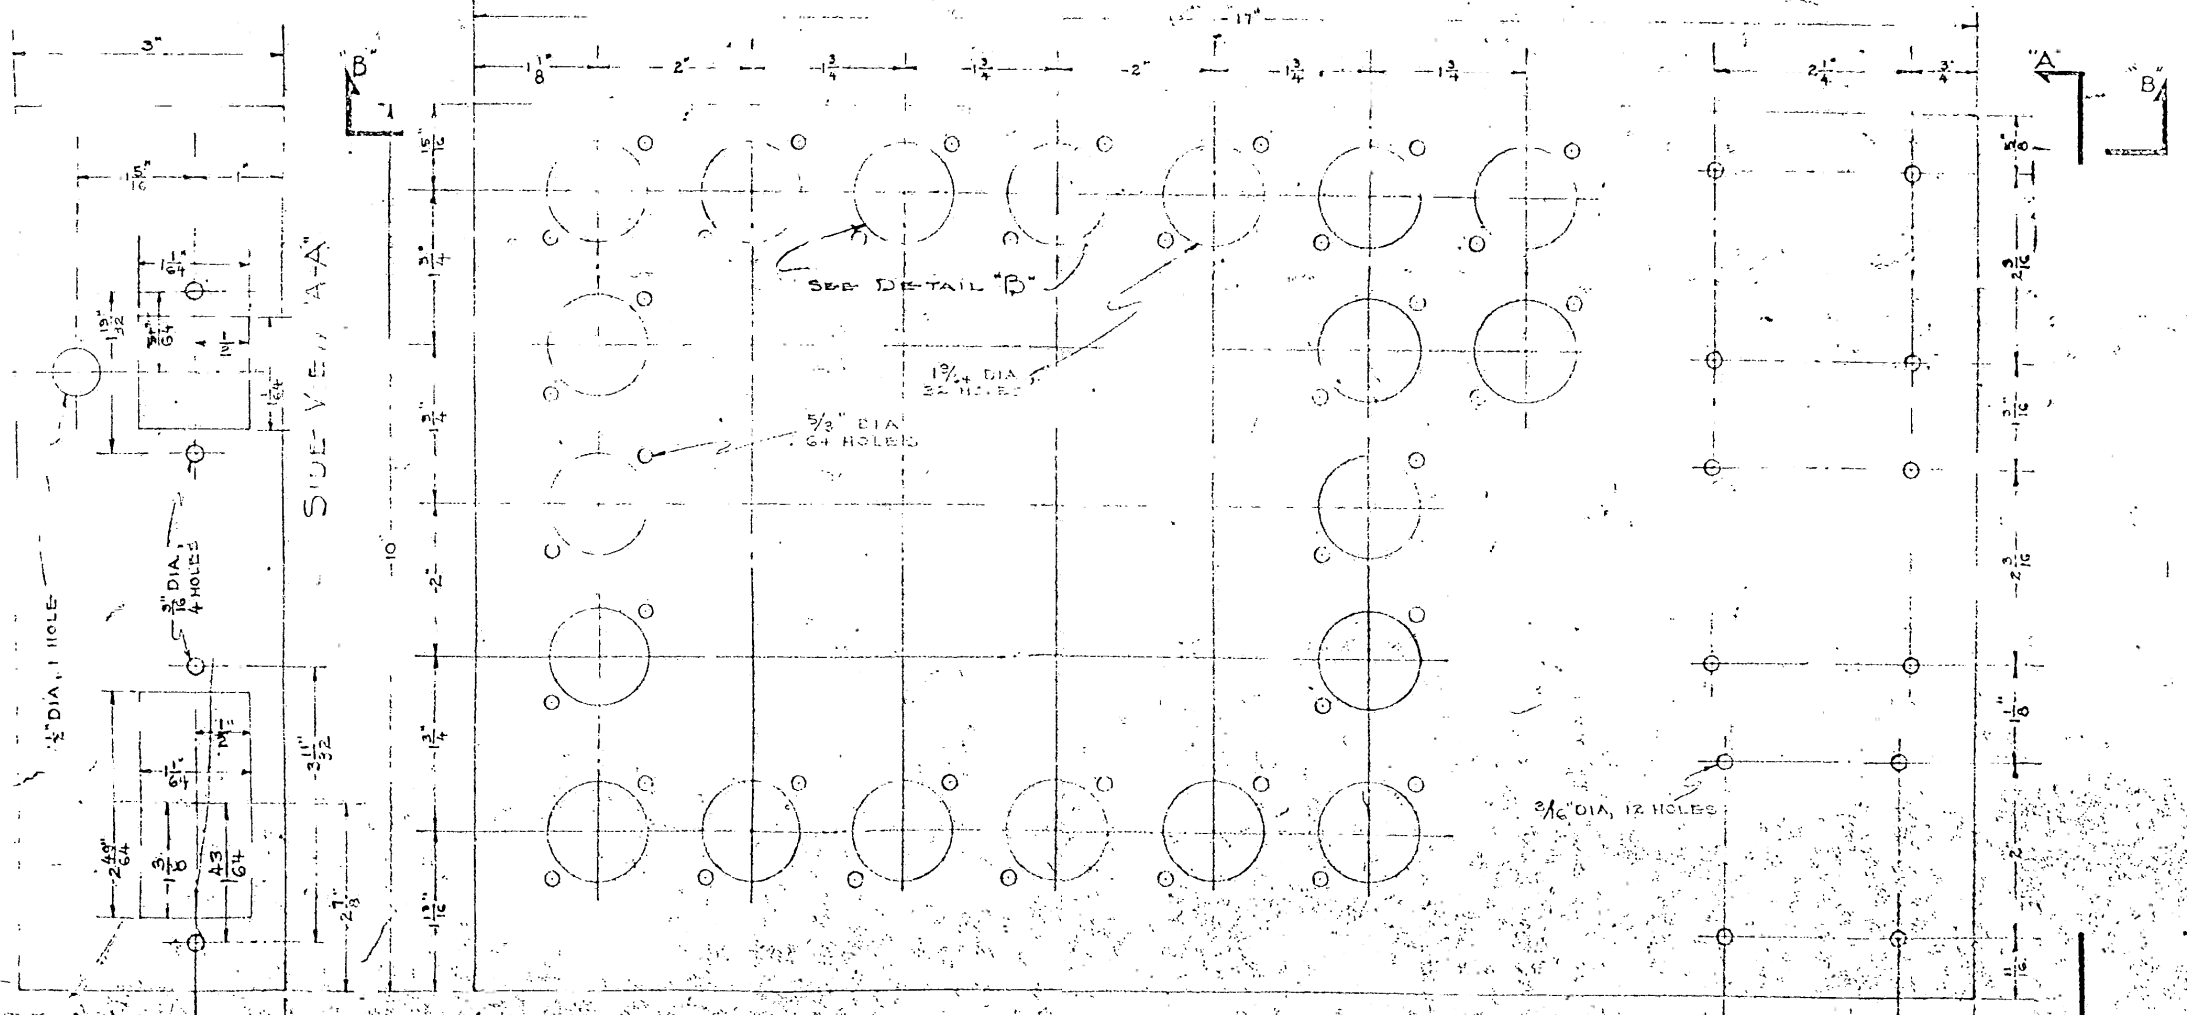

PX-4-214

VIEW "B-B"

PLAN
Scale: Full Size

SIDE VIEW "A-A"

ORDER SELECTOR
 ENIAC UNIT - COMPUTING LAB
 DRAWN: MAM, 6-30-47
 APPROVED: *[Signature]*
 PX-4-214