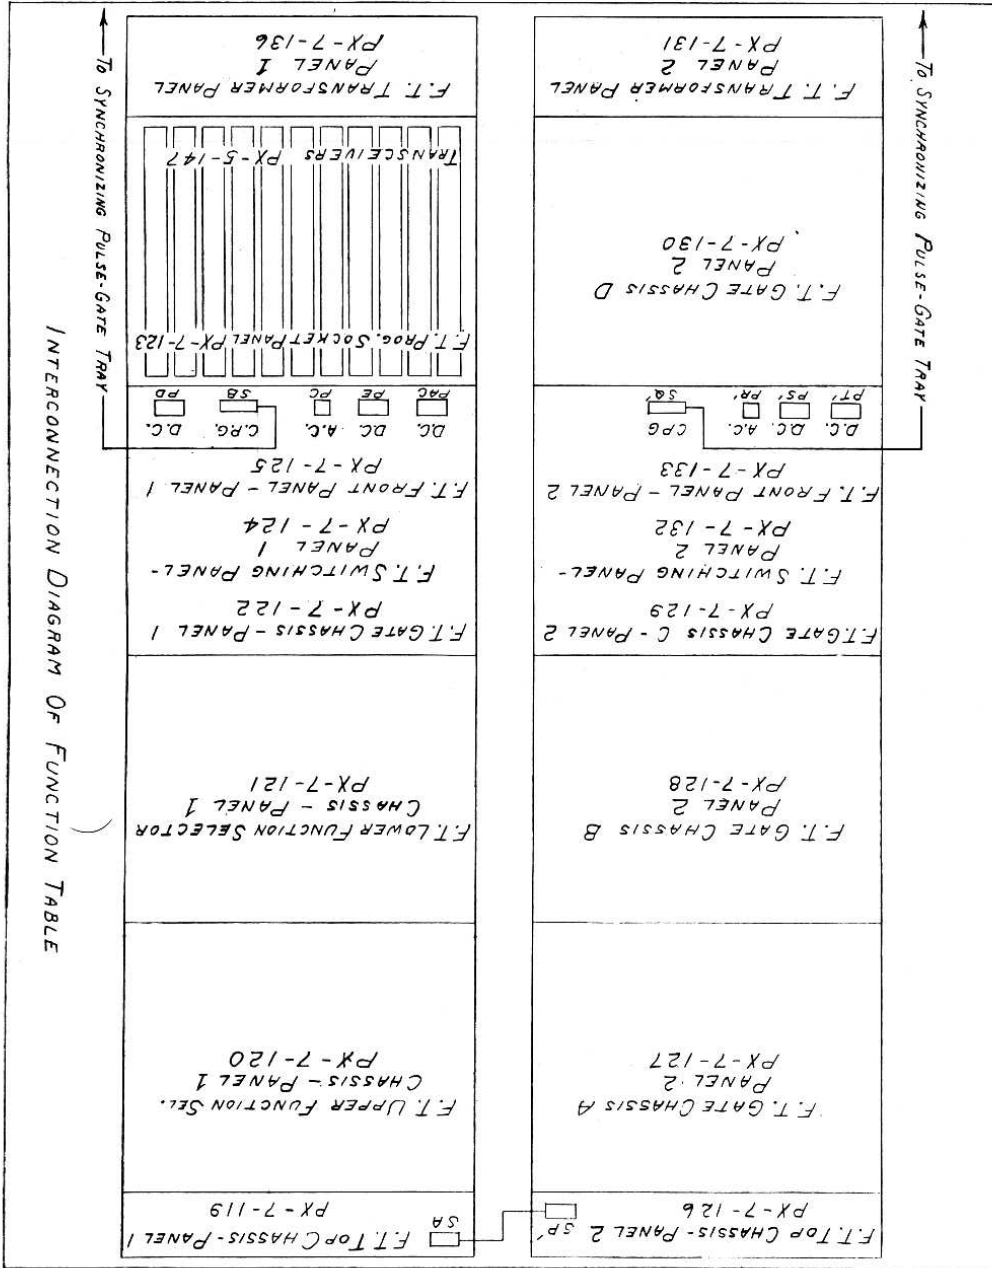

INTERCONNECTION DIAGRAM OF FUNCTION TABLE

REVISIONS
GENERAL REVISIONS.
SEM-FINAL REVISION.
<i>R. Johnson</i> 6-27-45
1

MOORE SCHOOL OF ELECTRICAL ENGINEERING UNIVERSITY OF PENNSYLVANIA	
FUNCTION TABLE INTERCONNECTION DIAGRAM	
MATERIAL	FINISH
SCALE	
Checked by: CJM:c	Created by: RFA 9 June 44
Drawn by: CJM:c	Approved by: RFA 27 June 45
PX-7-301	