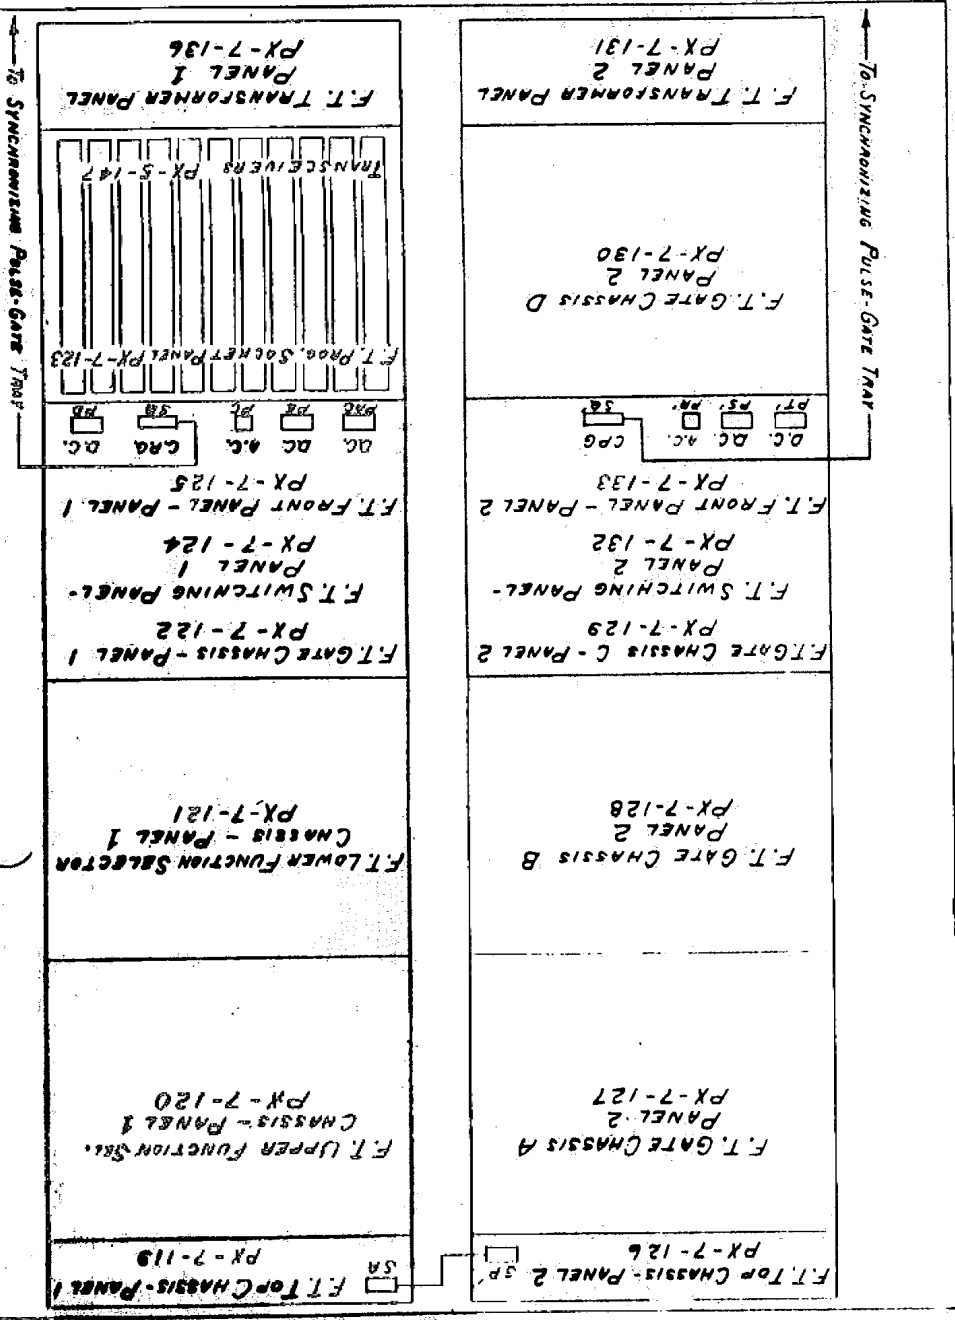

INTERCONNECTION DIAGRAM OF FUNCTION TABLE

MOORE SCHOOL OF ELECTRICAL ENGINEERING UNIVERSITY OF PENNSYLVANIA	
FUNCTION TABLE INTERCONNECTION DIAGRAM	
MATERIALS	SCALE
Checked by: CJM:c	Approved by: RFA
Date: Jan. 8, 1945	Date: Jan 27, 1945
PX-7-301	