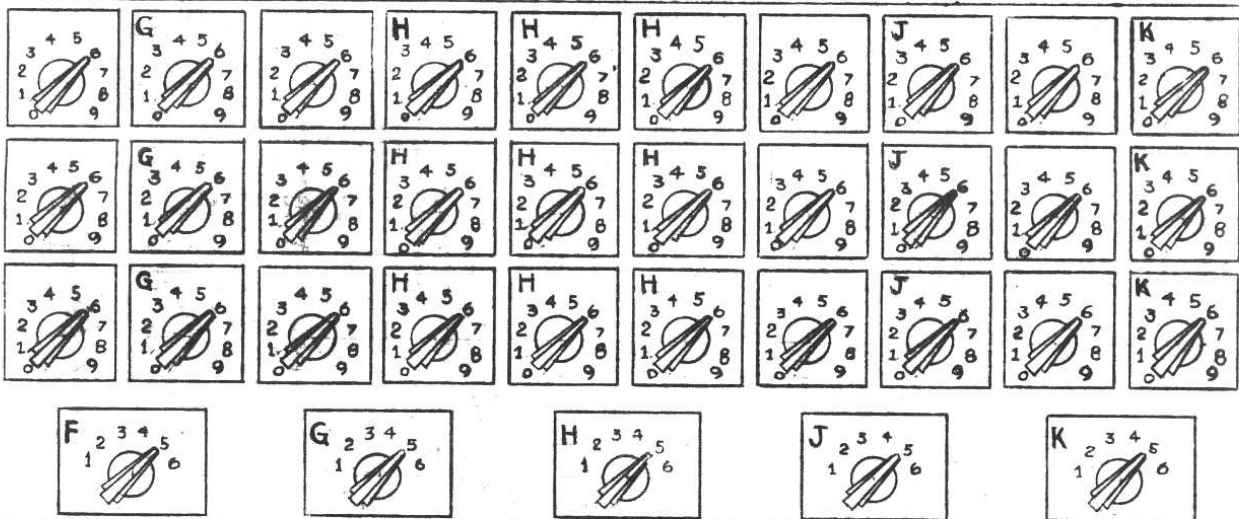

HEATERS
OFF ON

HOURS

MASTER PROGRAMMER
PANEL 2

TERMINALS 1di, 2di, ..., 20di — Decade direct input terminals associated respectively with decades 1, 2, ..., 20 (counted from right to left).

MASTER PROGRAMMER
FRONT PANEL NO. 2
PX-8-302R