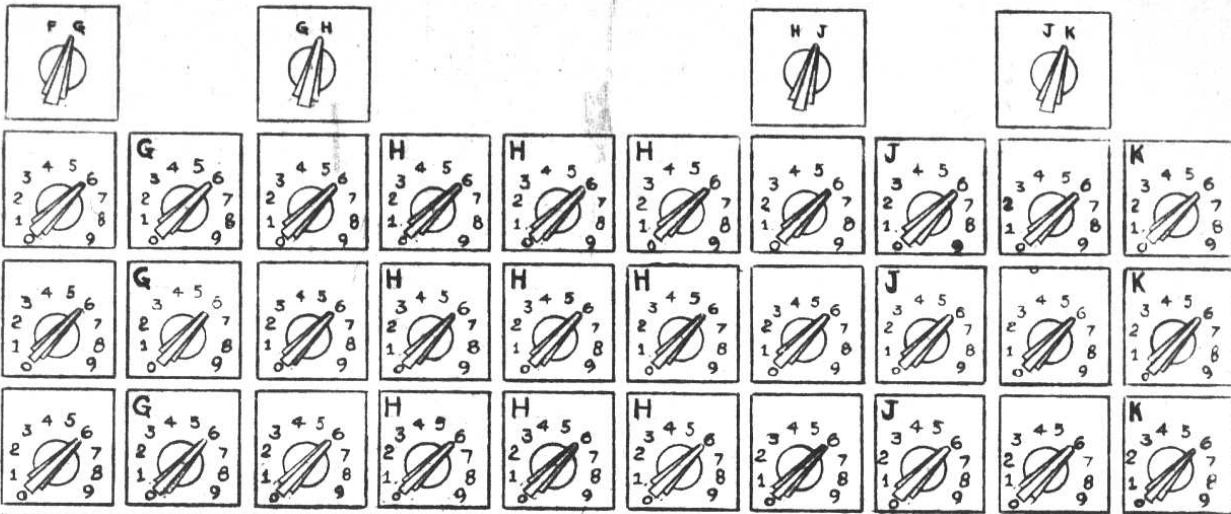

HEATERS
OFF ON

HOURS

MASTER PROGRAMMER
PANEL 2

TERMINALS 1di, 2di, ..., 20di — Decade direct input terminals associated respectively with decades 1, 2, ..., 20 (counted from right to left).

MASTER PROGRAMMER
FRONT PANEL NO. 2
PX-8-302R